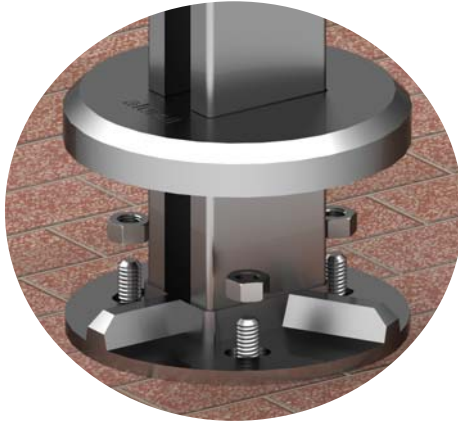

Sipariş No. Item Nr.	h (cm)
art45.1085	85
art45.1090	90
art45.1095	95
art45.1100	100
art45.1105	105
art45.1x	x

Sipariş No. Item Nr.	h (cm)
art45.2087	87
art45.2092	92
art45.2097	97
art45.2102	102
art45.2107	107
art45.2x	x

art45.A01

Sipariş No. Item Nr.	h (cm)
art45.5100	100
art45.5105	105
art45.5110	110
art45.5115	115
art45.5120	120
art45.5x	x

Sipariş No. Item Nr.	h (cm)
art45.6102	102
art45.6107	107
art45.6112	112
art45.6117	117
art45.6122	122
art45.6x	x

h (x) istenen ölçülerde üretilebilmektedir.
h (x) can be produced in desired dimensions.