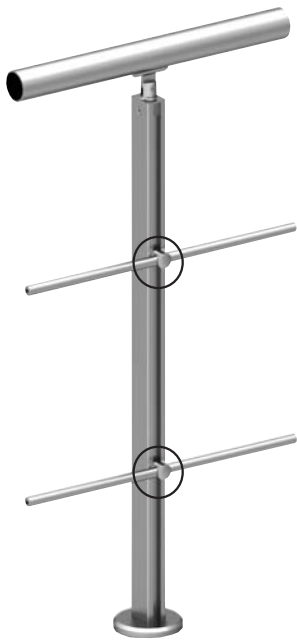

Economic

Alüminyum

Aluminium

Dikme Sistemi

Post System

2011

Sipariş No. Item Nr.	h (cm)
art45.1085	85
art45.1090	90
art45.1095	95
art45.1100	100
art45.1105	105
art45.1x	x

Sipariş No. Item Nr.	h (cm)
art45.2087	87
art45.2092	92
art45.2097	97
art45.2102	102
art45.2107	107
art45.2x	x

art45.A01

art45.A02

Sipariş No. Item Nr.	h (cm)
art45.5100	100
art45.5105	105
art45.5110	110
art45.5115	115
art45.5120	120
art45.5x	x

Sipariş No. Item Nr.	h (cm)
art45.6102	102
art45.6107	107
art45.6112	112
art45.6117	117
art45.6122	122
art45.6x	x

h (x) istenen ölçülerde üretilebilmektedir.  
h (x) can be produced in desired dimensions.