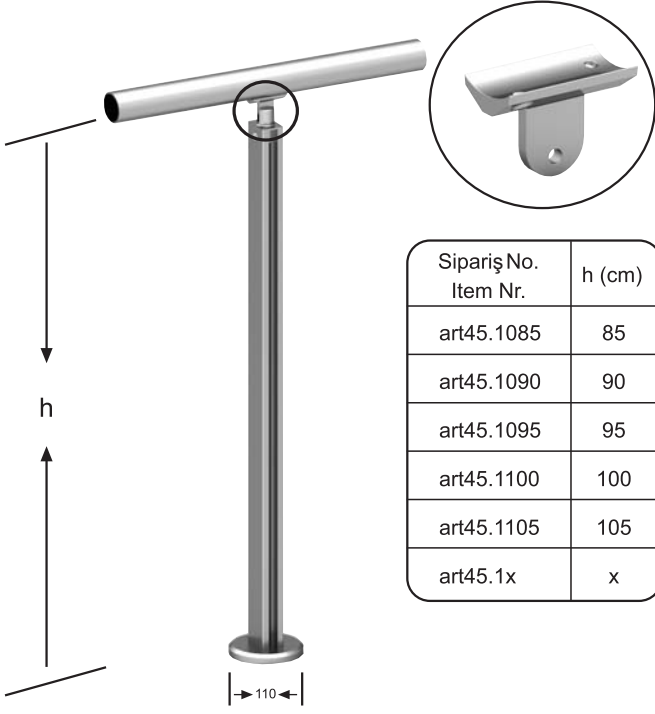

Economic

Alüminyum

Aluminium

Dikme Sistemi

Post System

2011

Sipariş No. Item Nr.	h (cm)
art45.1085	85
art45.1090	90
art45.1095	95
art45.1100	100
art45.1105	105
art45.1x	x

Sipariş No. Item Nr.	h (cm)
art45.2087	87
art45.2092	92
art45.2097	97
art45.2102	102
art45.2107	107
art45.2x	x

art45.A01

art45.A02

Sipariş No. Item Nr.	h (cm)
art45.5100	100
art45.5105	105
art45.5110	110
art45.5115	115
art45.5120	120
art45.5x	x

Sipariş No. Item Nr.	h (cm)
art45.6102	102
art45.6107	107
art45.6112	112
art45.6117	117
art45.6122	122
art45.6x	x

h (x) istenen ölçülerde üretilebilmektedir.  
h (x) can be produced in desired dimensions.