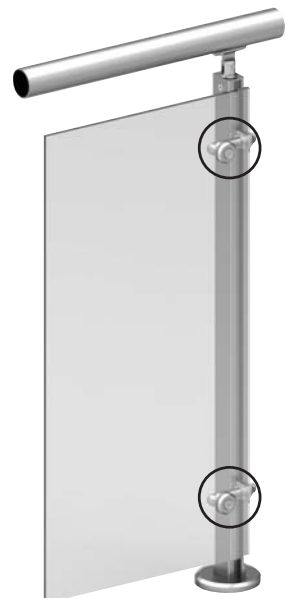

Economic

Alüminyum

Aluminium

Dikme Sistemi

Post System

2011

Sipariş No. Item Nr.	h (cm)
art45.1085	85
art45.1090	90
art45.1095	95
art45.1100	100
art45.1105	105
art45.1x	x

Sipariş No. Item Nr.	h (cm)
art45.2087	87
art45.2092	92
art45.2097	97
art45.2102	102
art45.2107	107
art45.2x	x

art45.A01

art45.A02

Sipariş No. Item Nr.	h (cm)
art45.5100	100
art45.5105	105
art45.5110	110
art45.5115	115
art45.5120	120
art45.5x	x

Sipariş No. Item Nr.	h (cm)
art45.6102	102
art45.6107	107
art45.6112	112
art45.6117	117
art45.6122	122
art45.6x	x

h (x) istenen ölçülerde üretilebilmektedir.  
h (x) can be produced in desired dimensions.