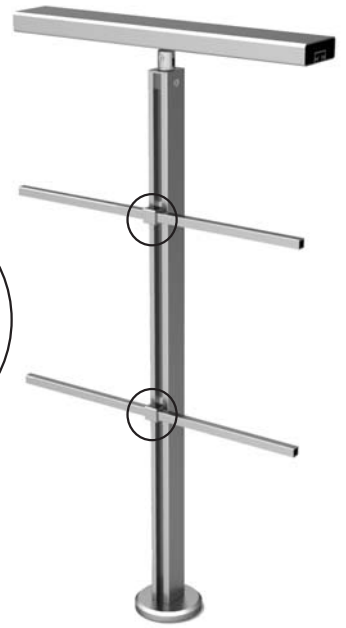

Economic

Alüminyum

Aluminium

Dikme Sistemi

Post System

2011

Sipariş No. Item Nr.	h (cm)
art45.1085	85
art45.1090	90
art45.1095	95
art45.1100	100
art45.1105	105
art45.1x	x

Sipariş No. Item Nr.	h (cm)
art45.2087	87
art45.2092	92
art45.2097	97
art45.2102	102
art45.2107	107
art45.2x	x

art45.A01

art45.A02

Sipariş No. Item Nr.	h (cm)
art45.5100	100
art45.5105	105
art45.5110	110
art45.5115	115
art45.5120	120
art45.5x	x

Sipariş No. Item Nr.	h (cm)
art45.6102	102
art45.6107	107
art45.6112	112
art45.6117	117
art45.6122	122
art45.6x	x

h (x) istenen ölçülerde üretilebilmektedir.  
h (x) can be produced in desired dimensions.