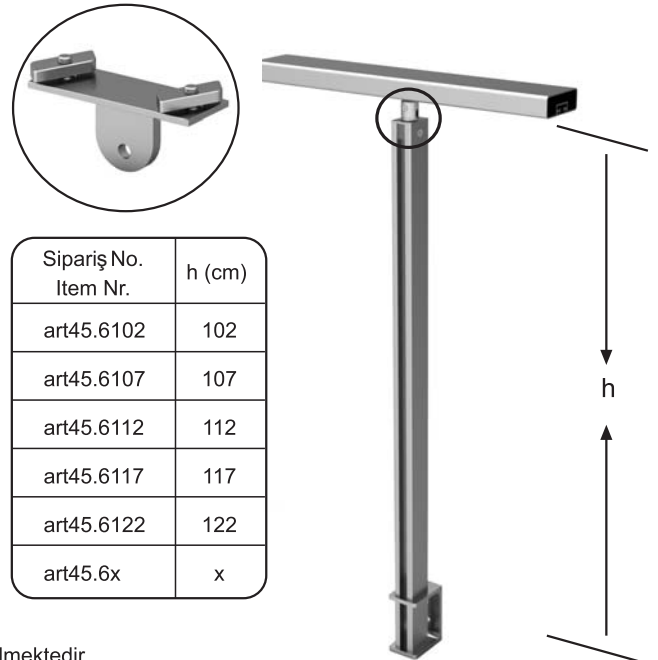

Economic

Alüminyum

Aluminium

Dikme Sistemi

Post System

2011

Sipariş No. Item Nr.	h (cm)
art45.1085	85
art45.1090	90
art45.1095	95
art45.1100	100
art45.1105	105
art45.1x	x

Sipariş No. Item Nr.	h (cm)
art45.2087	87
art45.2092	92
art45.2097	97
art45.2102	102
art45.2107	107
art45.2x	x

art45.A01

art45.A02

Sipariş No. Item Nr.	h (cm)
art45.5100	100
art45.5105	105
art45.5110	110
art45.5115	115
art45.5120	120
art45.5x	x

Sipariş No. Item Nr.	h (cm)
art45.6102	102
art45.6107	107
art45.6112	112
art45.6117	117
art45.6122	122
art45.6x	x

h (x) istenen ölçülerde üretilebilmektedir.  
h (x) can be produced in desired dimensions.