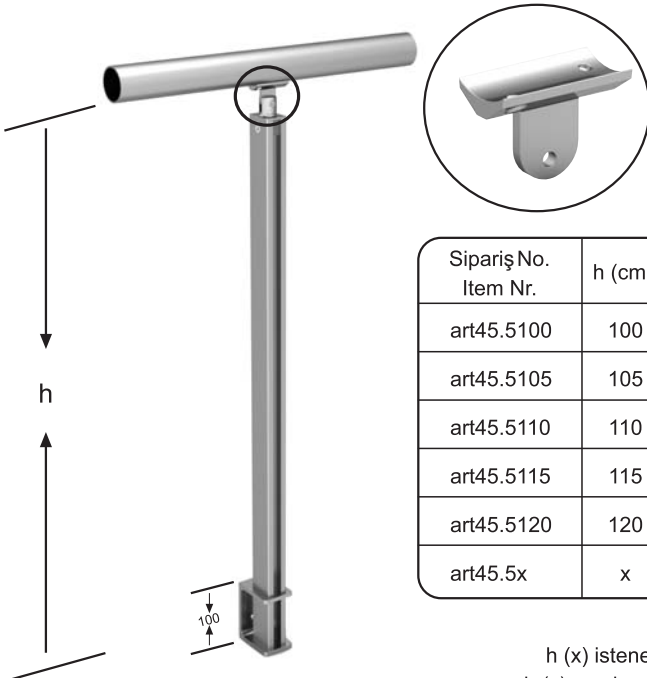

Economic

Alüminyum

Aluminium

Dikme Sistemi

Post System

2011

Sipariş No. Item Nr.	h (cm)
art45.1085	85
art45.1090	90
art45.1095	95
art45.1100	100
art45.1105	105
art45.1x	x

Sipariş No. Item Nr.	h (cm)
art45.2087	87
art45.2092	92
art45.2097	97
art45.2102	102
art45.2107	107
art45.2x	x

art45.A01

art45.A02

Sipariş No. Item Nr.	h (cm)
art45.5100	100
art45.5105	105
art45.5110	110
art45.5115	115
art45.5120	120
art45.5x	x

Sipariş No. Item Nr.	h (cm)
art45.6102	102
art45.6107	107
art45.6112	112
art45.6117	117
art45.6122	122
art45.6x	x

h (x) istenen ölçülerde üretilebilmektedir.  
h (x) can be produced in desired dimensions.